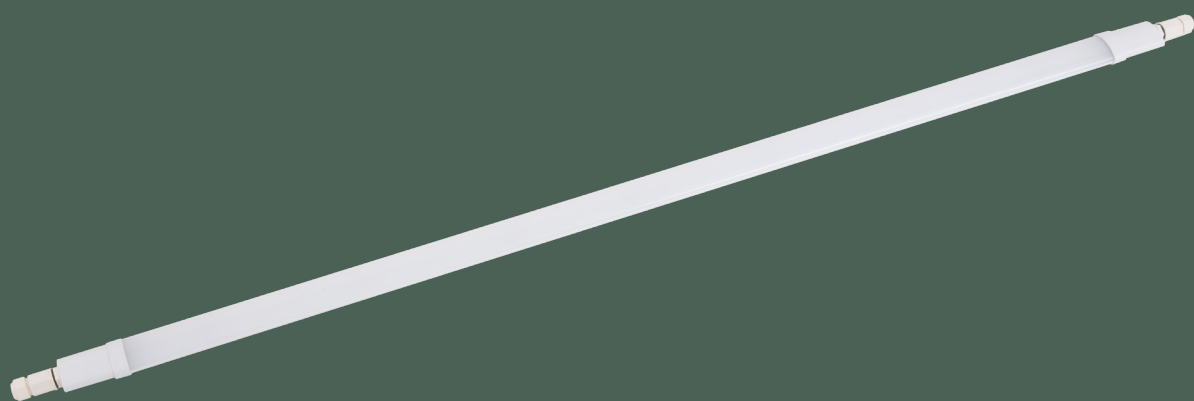

OPRAWY LINIOWE LED
LED TRI-PROOF LIGHT